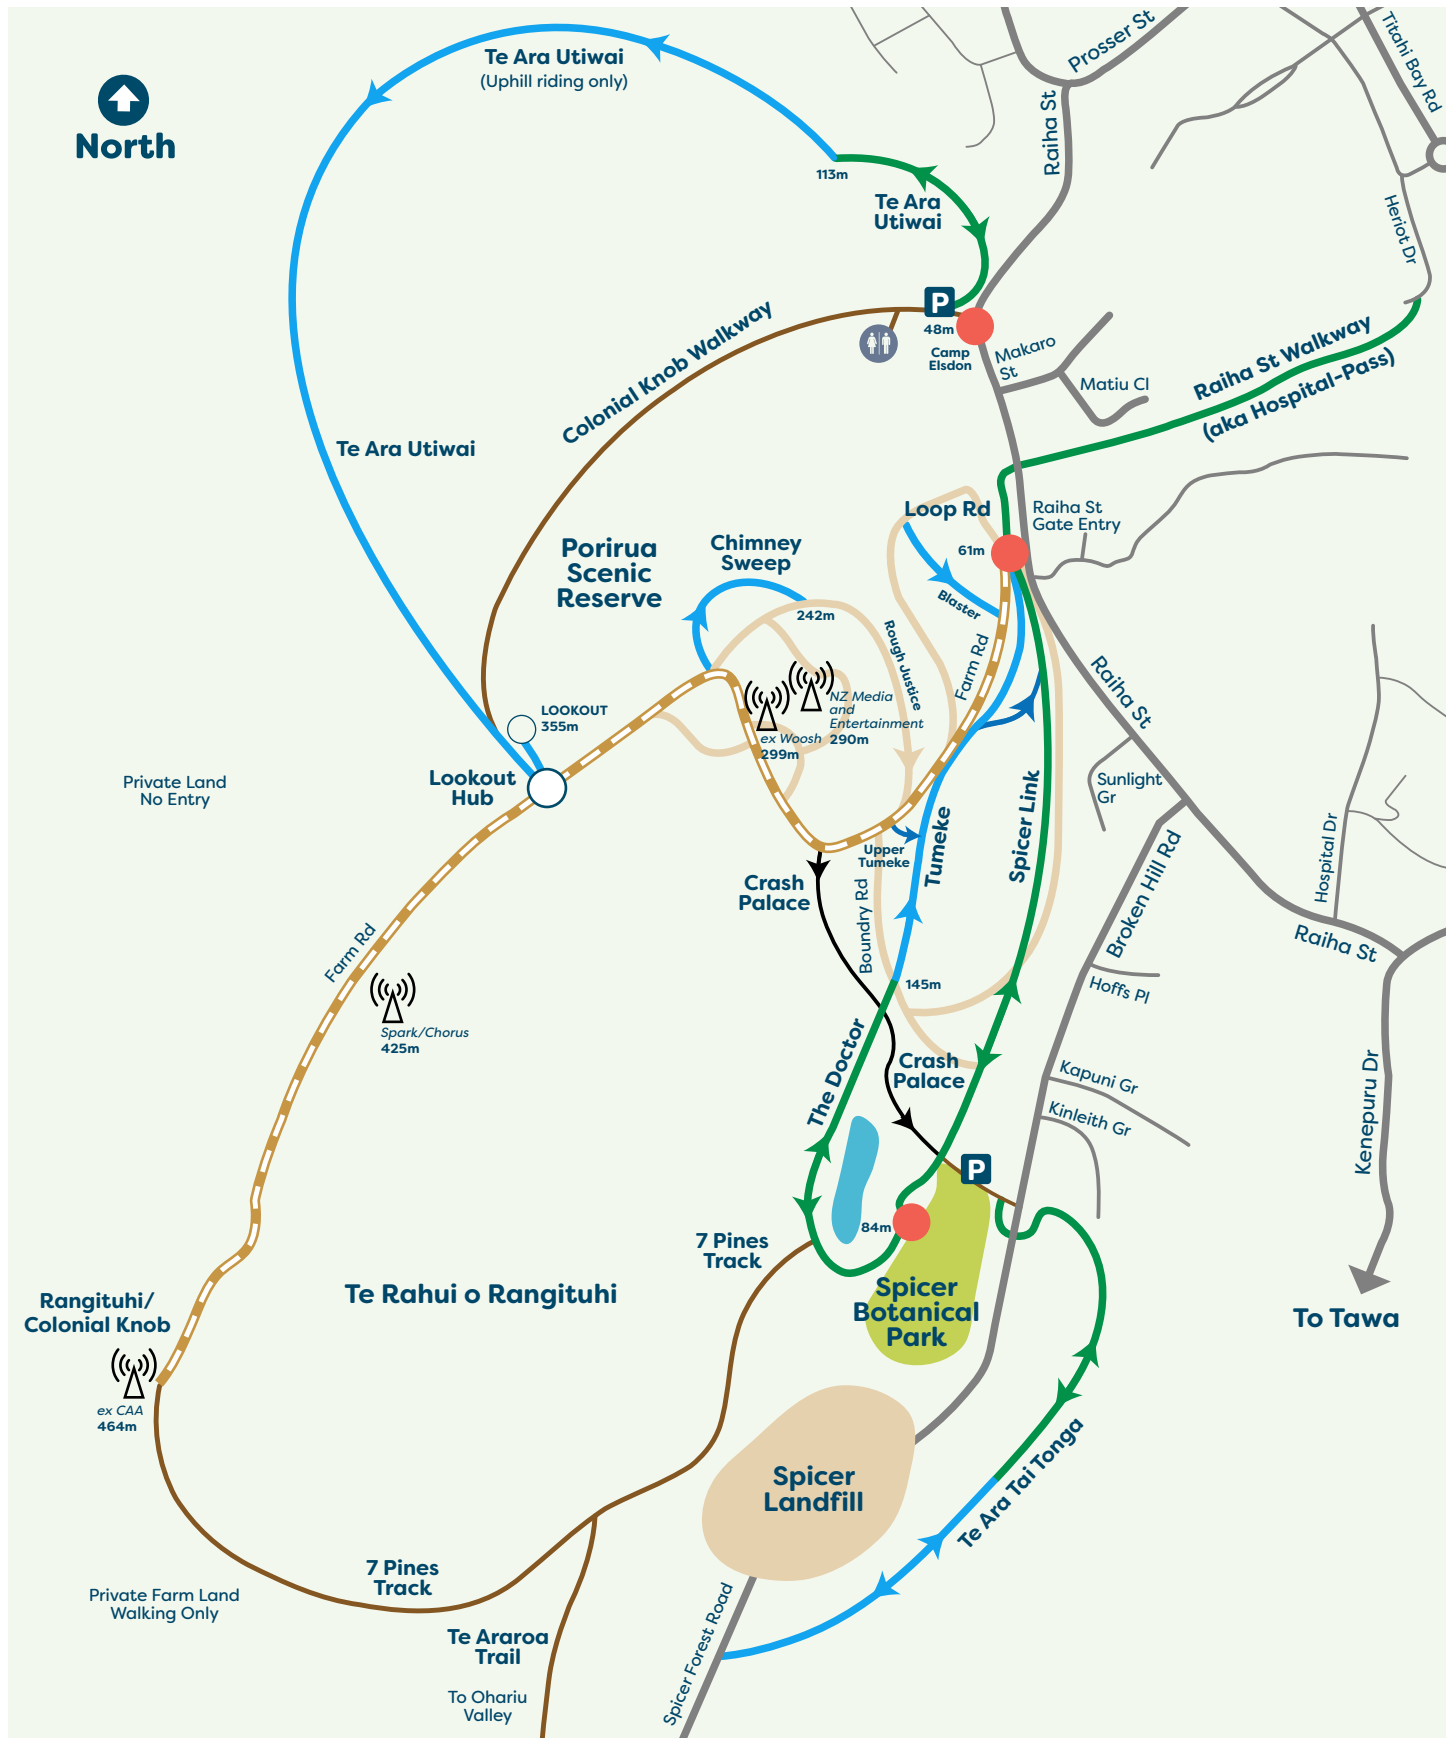

Te Ara a Rangituhi

Mountain biking trails

- Walking only
- Easy
- Intermediate
- Advanced
- Expert
- Main gravel 4WD track
- Retired farm track
- Start

porirua city